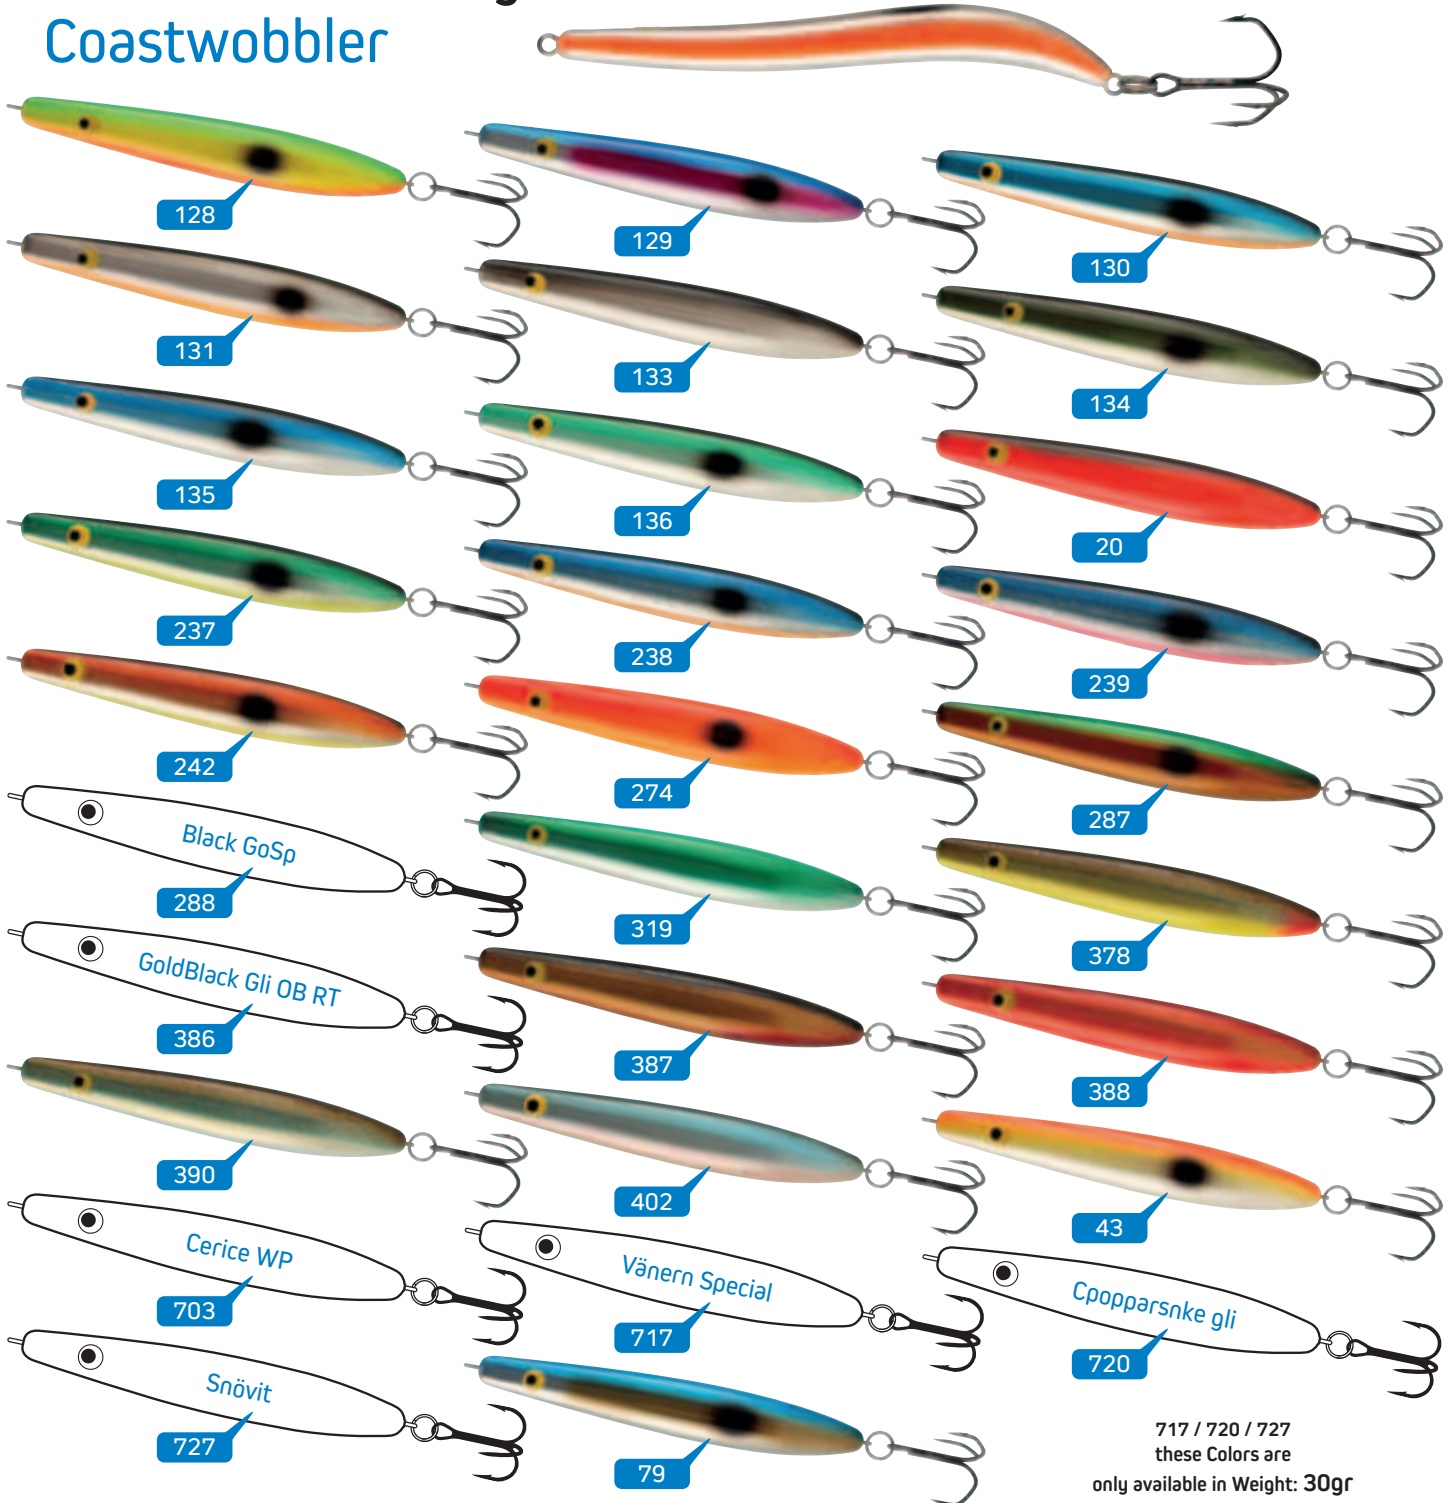

Original Size

6,0 cm
available in 20gr

Art.no:
151 020 0...

KULAN

22 / 26gr

Jerkbait and Coastwobbler

Original Size

6,0 cm
 available in
 22 and 26gr

Original Size

7,5 cm
 available in 7gr
 Art.no:
 233 007 0...

12,5 cm
 available in 30gr
 Art.no:
 235 030 0...

WITCH

10gr
Coastwobbler

leadfree

Original Size

7,5 cm
available in
10gr

Art.no:
131 010 0...

WITCH

22gr

Coastwobbler

leadfree

WITCH

22gr

Coastwobbler

leadfree

Original Size

10,5 cm
available in
22gr

Art.no:
133 022 0...

WITCH

20 / 30gr

Coastwobbler

717 / 720 / 727
these Colors are
only available in Weight: 30gr